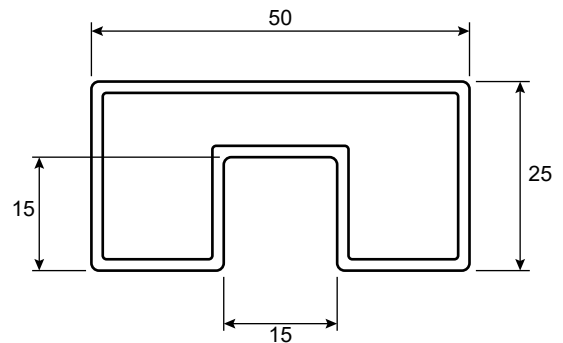

PRODUCT TYPE/  
**Tube Slotted 21mm x  
 25mm Stainless Steel**

TECHNICAL DETAILS/

- Tube Slotted 21mm x 25mm Stainless Steel
- Wall thickness 1.5mm
- Length : 5800mm
- Slot width 14mm x 14mm
- 316L Stainless Steel

CODE

**SR21X25-58**

AVAILABLE FINISHES/

- Polished
- Satin
- Satin Black

PRODUCT TYPE/  
**Tube Slotted 25mm x  
 50mm Stainless Steel**

TECHNICAL DETAILS/

- Tube Slotted 25mm x 50mm Stainless Steel
- Wall thickness 1.5mm
- Length : 5800mm
- Slot width 15mm x 15mm
- 316L Stainless Steel

CODE

**SR25x50-58**

AVAILABLE FINISHES/

- Polished
- Satin